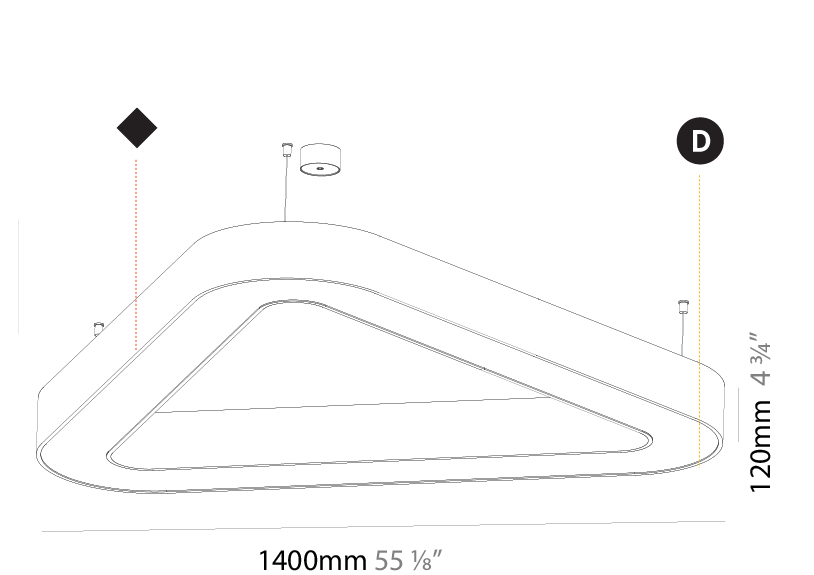

GENERAL

Series: Glorious
Subseries: Glorious Victory
Brand: Prolicht
Division: Architectural
Mounting Type: Suspension
Mounting Location: Ceiling
Subcategory: Ambient

PHYSICAL

Shape: Abstract
Length (mm): 1400
Length (in): 55 1/8
Width (mm): 1400
Width (in): 55 1/8
Height (mm): 120
Height (in): 4 3/4
Max. Overall Height (mm): 2120
Max. Overall Height (in): 83 7/16
Light Distribution: Direct
Weight (kg): 13.892
Weight (lbs): 30.56
Diffuser: PMMA - Opal or Micro-Prism
Fixture Finish: SSR / BKV / CWI / CRY / HAB / UFT / ITA / RUA / FTG / MYG / LOD / PUS / FRO / FUP / KIA / POP / BLS / SPG / MEY / GOH / GUM / CHC / COM / ABZ / JAG / OBR / MOS / ROR
Fixture Material: Aluminum

ELECTRICAL

Lamp Type: LED (Zhaga Standard)
Input Wattage (W): 60
Total Output Wattage (W): 48 / 38.4 (3500K)
Dimming: Non-Dimming / Phase Dimming (120Vac only) / 0-10V Dimming
Driver Included: Yes
Driver Location: Integrated
Driver Type: Constant Current - 120 / 277Vac
Driver Class: Class 2
Input Voltage (V): 120 - 277
Constant Current (MA): 350 / 1200 (3500K)

LED

Color Temperature (°K): 3000 / 3500 / 4000
Max. Delivered Lumen (lm): 5540 / 5733 / 5850
CRI: >80 CRI
Efficiency (%): 0.65
Lamp Life (hrs): 50000

OPTICAL

RATINGS AND CERTIFICATIONS

Certified By: Certified for North American Standards
IP rating: IP20