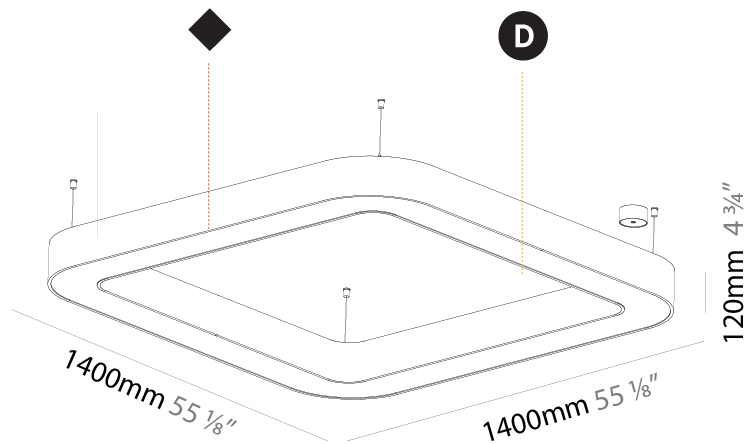

GENERAL

Series: Glorious
Subseries: Glorious Quantum
Brand: Prolight
Division: Architectural
Mounting Type: Suspension
Mounting Location: Ceiling
Subcategory: Ambient

PHYSICAL

Shape: Square
Length (mm): 1400
Length (in): 55 1/8
Width (mm): 1400
Width (in): 55 1/8
Height (mm): 120
Height (in): 4 3/4
Max. Overall Height (mm): 2120
Max. Overall Height (in): 83 7/16
Light Distribution: Direct / Indirect
Weight (kg): 18.463
Weight (lbs): 40.62
Diffuser: PMMA - Opal or Micro-Prism
Fixture Finish: SSR / BKV / CWI / CRY / HAB / UFT / ITA / RUA / FTG / MYG / LOD / PUS / FRO / FUP / KIA / POP / BLS / SPG / MEY / GOH / GUM / CHC / COM / ABZ / JAG / OBR / MOS / ROR
Fixture Material: Aluminum

ELECTRICAL

Lamp Type: LED (Zhaga Standard)
Input Wattage (W): 120
Total Output Wattage (W): 96 / 76.8 (3500K)
Dimming: Non-Dimming / Phase Dimming (120Vac only) / 0-10V Dimming
Driver Included: Yes
Driver Location: Integrated
Driver Type: Constant Current - 120 / 277Vac
Driver Class: Class 2
Input Voltage (V): 120 - 277
Constant Current (MA): 350 / 800 (3500K)

LED

Color Temperature (°K): 3000 / 3500 / 4000
Max. Delivered Lumen (lm): 7380 / 7644 / 7800 Direct / 5120 / 5556 / 5400 Indirect
CRI: >80 CRI
Efficiency (%): 69.8
Lamp Life (hrs): 50000

OPTICAL

RATINGS AND CERTIFICATIONS

Certified By: Certified for North American Standards
IP rating: IP20