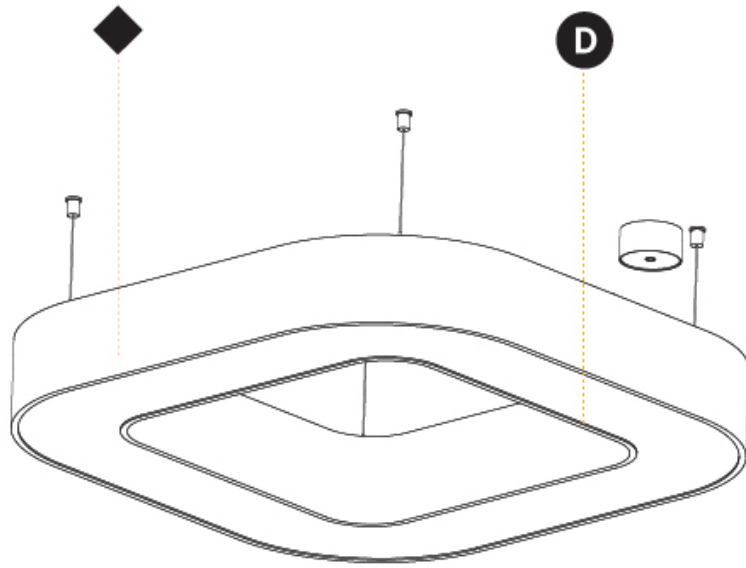

GLORIOUS QUANTUM SUSPENSION

A30570-

PROJECT	_____
TYPE	_____
SPECIFIER	_____
QUANTITY	_____
DATE	_____