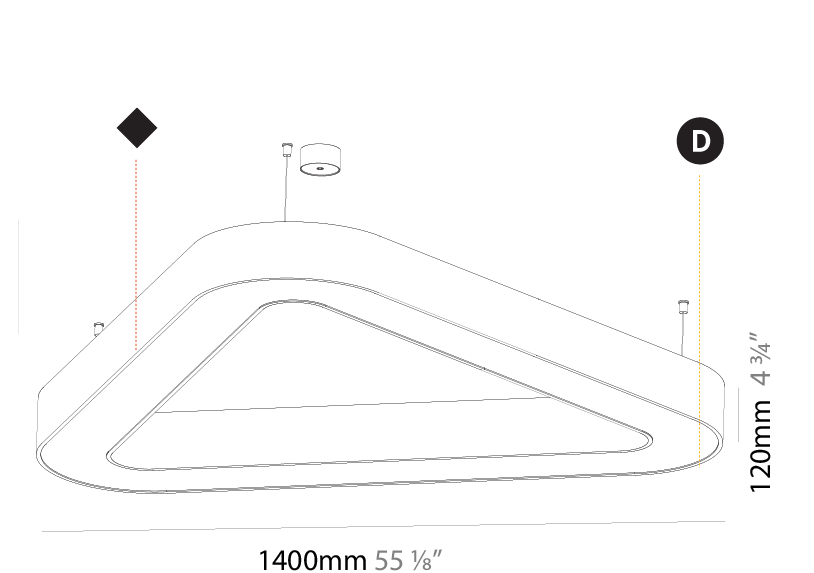

GENERAL

Series: Glorious
Subseries: Glorious Victory
Brand: Prolicht
Division: Architectural
Mounting Type: Suspension
Mounting Location: Ceiling
Subcategory: Ambient

PHYSICAL

Shape: Abstract
Length (mm): 1400
Length (in): 55 1/8
Width (mm): 1400
Width (in): 55 1/8
Height (mm): 120
Height (in): 4 3/4
Max. Overall Height (mm): 2120
Max. Overall Height (in): 83 7/16
Light Distribution: Direct / Indirect
Weight (kg): 14.359
Weight (lbs): 31.66
Diffuser: PMMA - Opal or Micro-Prism
Fixture Finish: SSR / BKV / CWI / CRY / HAB / UFT / ITA / RUA / FTG / MYG / LOD / PUS / FRO / FUP / KIA / POP / BLS / SPG / MEY / GOH / GUM / CHC / COM / ABZ / JAG / OBR / MOS / ROR
Fixture Material: Aluminum

ELECTRICAL

Lamp Type: LED (Zhaga Standard)
Input Wattage (W): 105
Total Output Wattage (W): 84 / 57.6 (3500K)
Dimming: Non-Dimming / Phase Dimming (120Vac only) / 0-10V Dimming
Driver Included: Yes
Driver Location: Integrated
Driver Type: Constant Current - 120 / 277Vac
Driver Class: Class 2
Input Voltage (V): 120 - 277
Constant Current (MA): 350 / 1200/600 (3500K)

LED

Color Temperature (°K): 3000 / 3500 / 4000
Max. Delivered Lumen (lm): 5540 / 5733 / 5850 Direct / 3830 / 3969 / 4050 Indirect
CRI: >80 CRI
Efficiency (%): 69.8
Lamp Life (hrs): 50000

OPTICAL

RATINGS AND CERTIFICATIONS

Certified By: Certified for North American Standards
IP rating: IP20