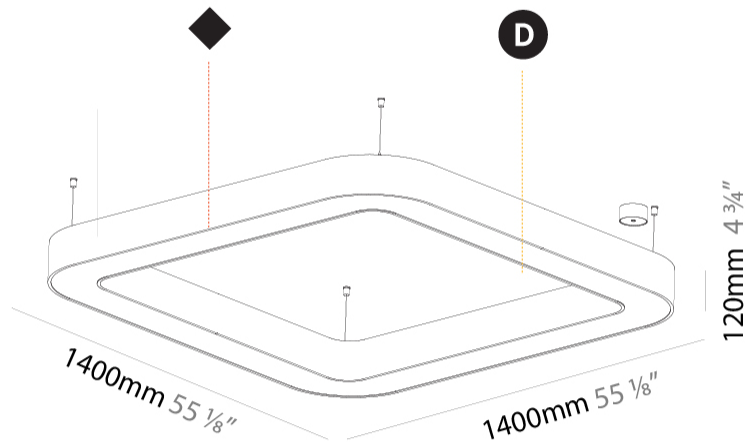

GENERAL

Series: Glorious
Subseries: Glorious Quantum
Brand: Prolicht
Division: Architectural
Mounting Type: Suspension
Mounting Location: Ceiling
Subcategory: Ambient

PHYSICAL

Shape: Square
Length (mm): 1400
Length (in): 55 1/8
Width (mm): 1400
Width (in): 55 1/8
Height (mm): 120
Height (in): 4 3/4
Max. Overall Height (mm): 2120
Max. Overall Height (in): 83 7/16
Light Distribution: Direct
Weight (kg): 17.644
Weight (lbs): 38.82
Diffuser: PMMA - Opal or Micro-Prism
Fixture Finish: SSR / BKV / CWI / CRY / HAB / UFT / ITA / RUA / FTG / MYG / LOD / PUS / FRO / FUP / KIA / POP / BLS / SPG / MEY / GOH / GUM / CHC / COM / ABZ / JAG / OBR / MOS / ROR
Fixture Material: Aluminum

ELECTRICAL

Lamp Type: LED (Zhaga Standard)
Input Wattage (W): 80
Total Output Wattage (W): 64 / 51.2 (3500K)
Dimming: Non-Dimming / Phase Dimming (120Vac only) / 0-10V Dimming
Driver Included: Yes
Driver Location: Integrated
Driver Type: Constant Current - 120 / 277Vac
Driver Class: Class 2
Input Voltage (V): 120 - 277
Constant Current (MA): 350 / 800 (3500K)

LED

Color Temperature (°K): 3000 / 3500 / 4000
Max. Delivered Lumen (lm): 7380 / 7644 / 7800
CRI: >80 CRI
Efficiency (%): 0.65
Lamp Life (hrs): 50000

OPTICAL

RATINGS AND CERTIFICATIONS

Certified By: Certified for North American Standards
IP rating: IP20